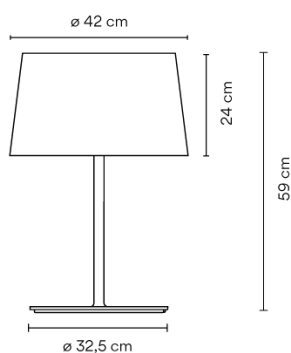

Warm

VIBIA

4901

Design By Ramos & Bassols

WARM is a table lamp with an aluminium shade that is warm, elegant and adaptable to any atmosphere. Designed by Ramos & Bassols.

Model Sheet

Finish

- 10 White
  NCS S 0300-N
- 28 Brown M1
  NCS S 4020-Y60R
- 56 Green D1
  NCS S 7010-G30Y
- 25 Beige D1
  NCS S 4005-Y50R

Dimming

On/ Off

Installation type

Surface Canopy

Materials

Base: Steel
Vertical tube: Aluminum

Light source

3 x MASTER LEDBULB E27 230V 13W
3 x COMPACT FLUORESCENT E27 230V 20W (PHILIPS)

Remarks

Switch on the cable

Packaging

2 Box
0.42 m x 0.42 m x 0.61 m
Gross weight 6.7
Net weight 6.03
Vol. 0.1791

Lighting effect

General Lighting

Lamp for general lighting that equally distributes the light in all directions.